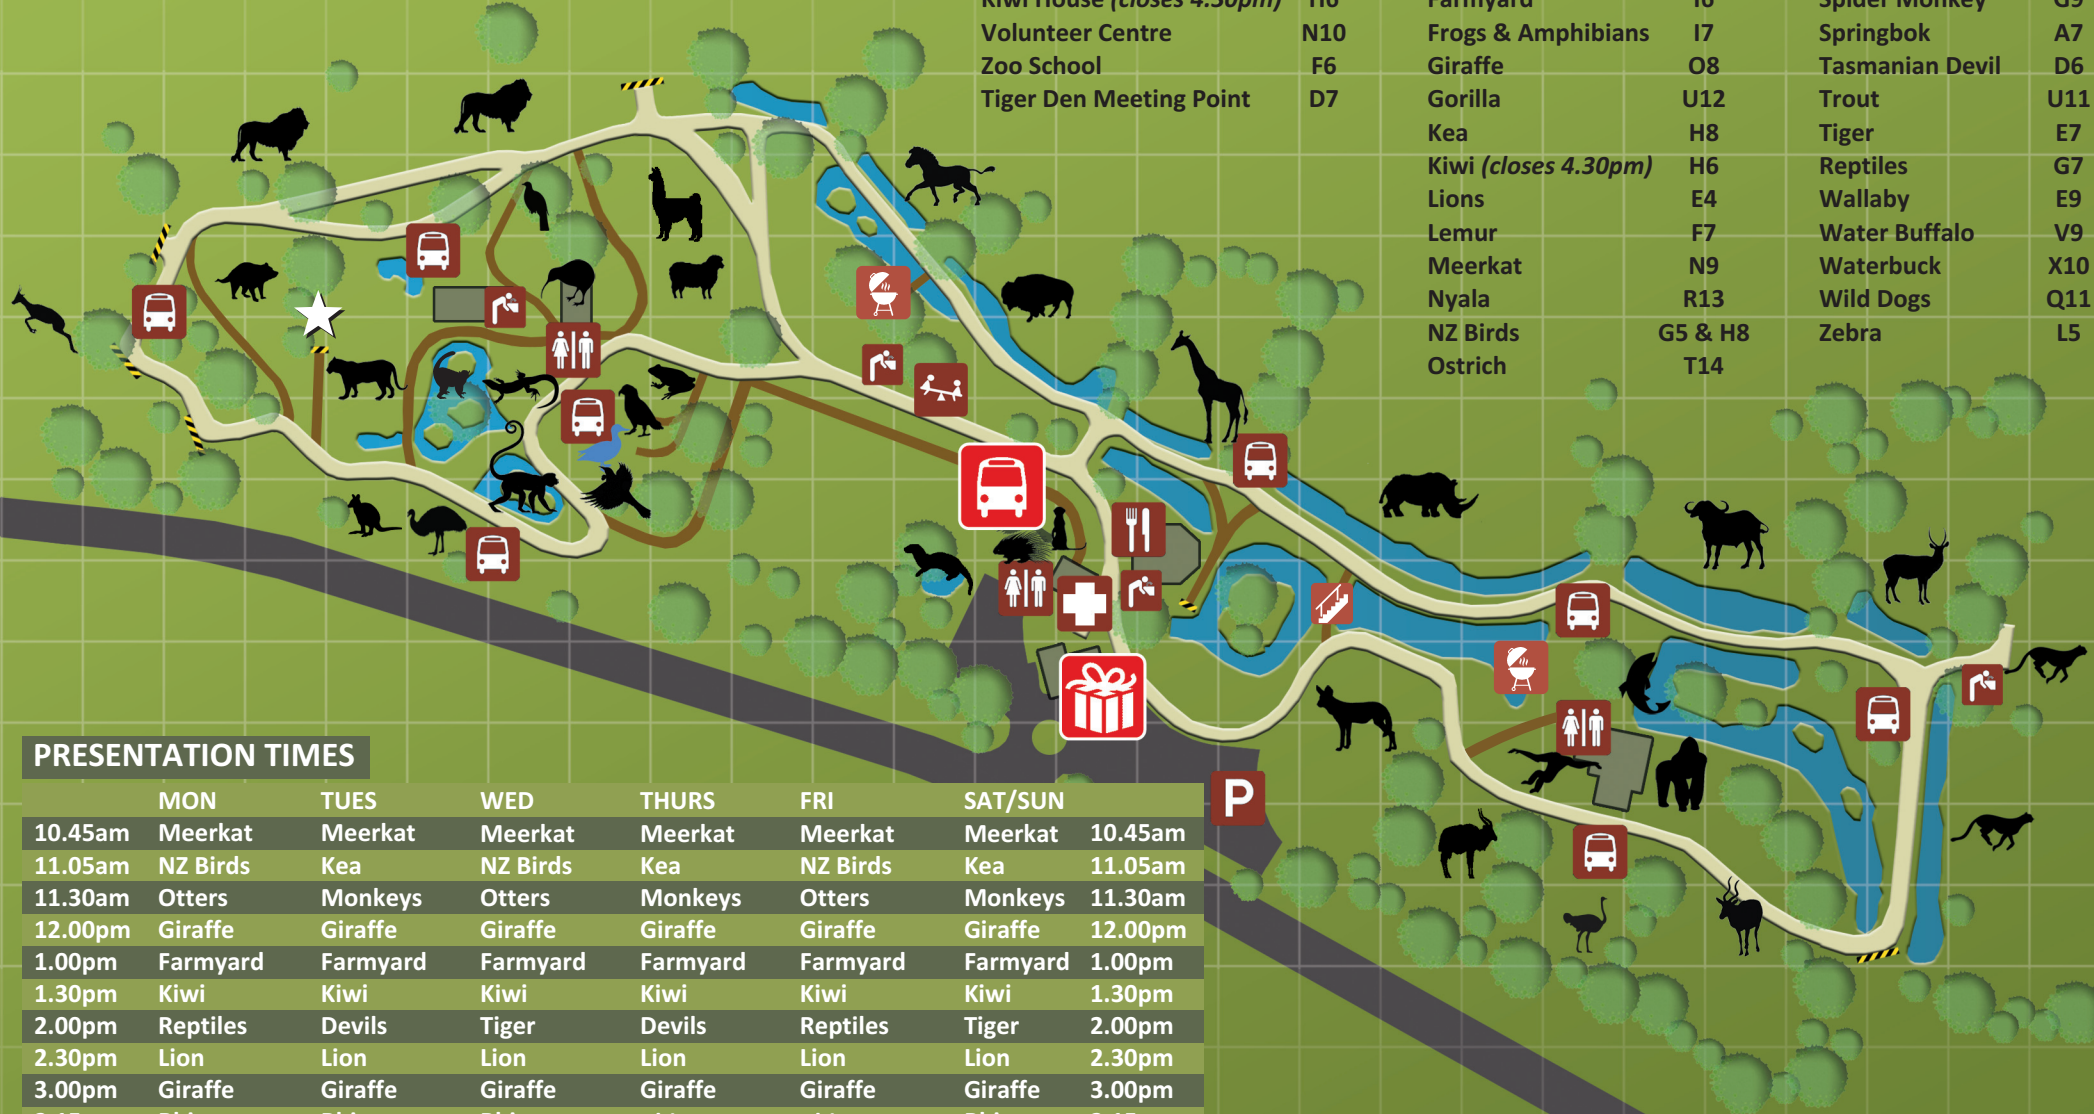

A B C D E F G H I J K L M N O P Q R S T U V W X Y Z

1
2
3
4
5
6
7
8
9
10
11
12
13
14
15
16
17
18

ORANA WILDLIFE PARK

Café	O9	Addax	V14	Otter	L10
ENTRY / EXIT	N11	Bison	M6	Porcupine	M9
Gift Shop	N11	Cheetah	Z11	Rhinoceros	R9
Great Ape Centre	T12	Emu	F9	Siamang Gibbon	T12
Kiwi House (closes 4.30pm)	H6	Farmyard	I6	Spider Monkey	G9
Volunteer Centre	N10	Frogs & Amphibians	I7	Springbok	A7
Zoo School	F6	Giraffe	O8	Tasmanian Devil	D6
Tiger Den Meeting Point	D7	Gorilla	U12	Trout	U11
		Kea	H8	Tiger	E7
		Kiwi (closes 4.30pm)	H6	Reptiles	G7
		Lions	E4	Wallaby	E9
		Lemur	F7	Water Buffalo	V9
		Meerkat	N9	Waterbuck	X10
		Nyala	R13	Wild Dogs	Q11
		NZ Birds	G5 & H8	Zebra	L5
		Ostrich	T14		

PRESENTATION TIMES

	MON	TUES	WED	THURS	FRI	SAT/SUN	
10.45am	Meerkat	Meerkat	Meerkat	Meerkat	Meerkat	Meerkat	10.45am
11.05am	NZ Birds	Kea	NZ Birds	Kea	NZ Birds	Kea	11.05am
11.30am	Otters	Monkeys	Otters	Monkeys	Otters	Monkeys	11.30am
12.00pm	Giraffe	Giraffe	Giraffe	Giraffe	Giraffe	Giraffe	12.00pm
1.00pm	Farmyard	Farmyard	Farmyard	Farmyard	Farmyard	Farmyard	1.00pm
1.30pm	Kiwi	Kiwi	Kiwi	Kiwi	Kiwi	Kiwi	1.30pm
2.00pm	Reptiles	Devils	Tiger	Devils	Reptiles	Tiger	2.00pm
2.30pm	Lion	Lion	Lion	Lion	Lion	Lion	2.30pm
3.00pm	Giraffe	Giraffe	Giraffe	Giraffe	Giraffe	Giraffe	3.00pm
3.15pm	Rhino	Rhino	Rhino	Rhino	Rhino	Rhino	3.15pm
3.30pm	Trout	Trout	Trout	Trout	Trout	Trout	3.30pm
3.45pm	Wild Dogs	Gorilla	Wild Dogs	Cheetah	Cheetah	Gorilla	3.45pm
5.00pm	PARK CLOSSES AT 5PM					5.00pm	

0 50 100m

Animal habitats and presentations are subject to change, please check with staff to confirm.